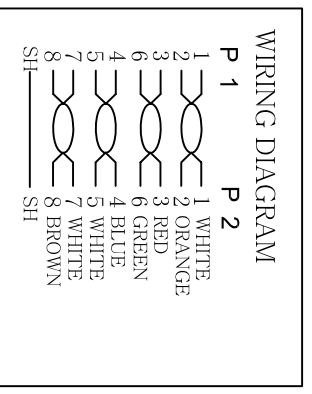

Datenblatt - Fiche technique - Data sheet

21.99.1331

VALUE S/FTP-(PiMF-)Patchkabel konf. Kat. 6, rot, 1,0 m

Cordon VALUE Cat.6 S/FTP (PiMF) confectionné rouge, 1,0m

VALUE S/FTP (PiMF) Patch Cord Cat.6, red, 1 m

NOTE:

1. 100% OPEN SHORT, MISS WIRE TEST
 2. PRINT BLACK WORD:
- CAT.6 SSTP 4x2xAWG2777 P1MF ISO/IEC
11801 & EN 50173 T1A/EIA 568 B.2-1

MATERIAL LIST

ITEM NO.	LENGTH	XM	COLOR
21.99.0800UR	0.5M	0.5M	Pantone grey 3
21.99.0801UR	1M	1M	Pantone grey 3
21.99.0802UR	2M	2M	Pantone grey 3
21.99.0803UR	3M	3M	Pantone grey 3
21.99.0805UR	5M	5M	Pantone grey 3
21.99.0807UR	7M	7M	Pantone grey 3
21.99.0810UR	10M	10M	Pantone grey 3
21.99.0815UR	15M	15M	Pantone grey 3
21.99.0820UR	20M	20M	Pantone grey 3
21.99.0830UR	30M	30M	Pantone grey 3
21.99.1321UR	0.5M	0.5M	Pantone 200C
21.99.1322UR	0.5M	0.5M	Pantone 1355C
21.99.1323UR	0.5M	0.5M	Pantone 3285C
21.99.1324UR	0.5M	0.5M	Pantone 7462C
21.99.1325UR	0.5M	0.5M	BLACK
21.99.1331UR	1M	1M	Pantone 200C
21.99.1332UR	1M	1M	Pantone 1355C
21.99.1333UR	1M	1M	Pantone 3285C
21.99.1334UR	1M	1M	Pantone 7462C
21.99.1335UR	1M	1M	BLACK

ITEM NO.	LENGTH	XM	COLOR
21.99.1341UR	2M	2M	Pantone 200C
21.99.1342UR	2M	2M	Pantone 1355C
21.99.1343UR	2M	2M	Pantone 3285C
21.99.1344UR	2M	2M	Pantone 7462C
21.99.1345UR	2M	2M	BLACK
21.99.1351UR	3M	3M	Pantone 200C
21.99.1352UR	3M	3M	Pantone 1355C
21.99.1353UR	3M	3M	Pantone 3285C
21.99.1354UR	3M	3M	Pantone 7462C
21.99.1355UR	3M	3M	BLACK
21.99.1361UR	5M	5M	Pantone 200C
21.99.1362UR	5M	5M	Pantone 1355C
21.99.1363UR	5M	5M	Pantone 3285C
21.99.1364UR	5M	5M	Pantone 7462C
21.99.1365UR	5M	5M	BLACK
21.99.1381UR	10M	10M	Pantone 200C
21.99.1382UR	10M	10M	Pantone 1355C
21.99.1383UR	10M	10M	Pantone 3285C
21.99.1384UR	10M	10M	Pantone 7462C
21.99.1385UR	10M	10M	BLACK