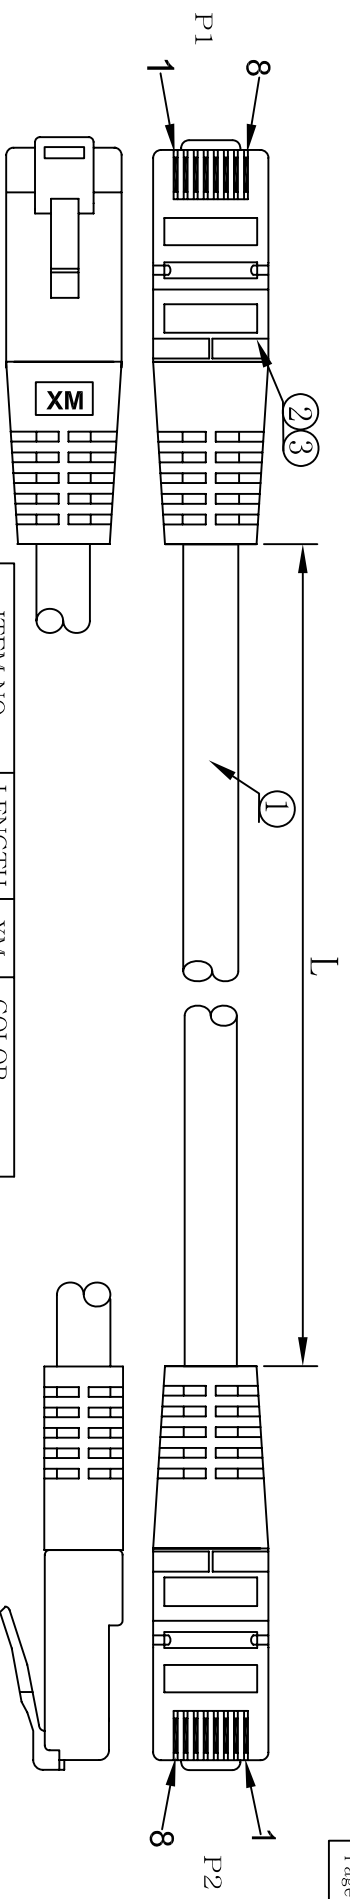

Datenblatt - Fiche technique - Data sheet

21.99.1331

VALUE S/FTP-(PiMF-)Patchkabel konf. Kat. 6, rot, 1,0 m

Cordon VALUE Cat.6 S/FTP (PiMF) confectionné rouge, 1,0m

VALUE S/FTP (PiMF) Patch Cord Cat.6, red, 1 m

NOTE:

1. 100% OPEN SHORT, MISS WIRE TEST
 2. PRINT BLACK WORD:
- CAT.6 SSTP 4x2xAWG2777 P1MF ISO/IEC
11801 & EN 50173 T1A/EIA 568 B.2-1

MATERIAL LIST

ITEM NO.	LENGTH	XM	COLOR
21.99.0800UR	0.5M	0.5M	Pantone grey 3
21.99.0801UR	1M	1M	Pantone grey 3
21.99.0802UR	2M	2M	Pantone grey 3
21.99.0803UR	3M	3M	Pantone grey 3
21.99.0805UR	5M	5M	Pantone grey 3
21.99.0807UR	7M	7M	Pantone grey 3
21.99.0810UR	10M	10M	Pantone grey 3
21.99.0815UR	15M	15M	Pantone grey 3
21.99.0820UR	20M	20M	Pantone grey 3
21.99.0830UR	30M	30M	Pantone grey 3
21.99.1321UR	0.5M	0.5M	Pantone 200C
21.99.1322UR	0.5M	0.5M	Pantone 1355C
21.99.1323UR	0.5M	0.5M	Pantone 3285C
21.99.1324UR	0.5M	0.5M	Pantone 7462C
21.99.1325UR	0.5M	0.5M	BLACK
21.99.1331UR	1M	1M	Pantone 200C
21.99.1332UR	1M	1M	Pantone 1355C
21.99.1333UR	1M	1M	Pantone 3285C
21.99.1334UR	1M	1M	Pantone 7462C
21.99.1335UR	1M	1M	BLACK

ITEM NO.	LENGTH	XM	COLOR
21.99.1341UR	2M	2M	Pantone 200C
21.99.1342UR	2M	2M	Pantone 1355C
21.99.1343UR	2M	2M	Pantone 3285C
21.99.1344UR	2M	2M	Pantone 7462C
21.99.1345UR	2M	2M	BLACK
21.99.1351UR	3M	3M	Pantone 200C
21.99.1352UR	3M	3M	Pantone 1355C
21.99.1353UR	3M	3M	Pantone 3285C
21.99.1354UR	3M	3M	Pantone 7462C
21.99.1355UR	3M	3M	BLACK
21.99.1361UR	5M	5M	Pantone 200C
21.99.1362UR	5M	5M	Pantone 1355C
21.99.1363UR	5M	5M	Pantone 3285C
21.99.1364UR	5M	5M	Pantone 7462C
21.99.1365UR	5M	5M	BLACK
21.99.1381UR	10M	10M	Pantone 200C
21.99.1382UR	10M	10M	Pantone 1355C
21.99.1383UR	10M	10M	Pantone 3285C
21.99.1384UR	10M	10M	Pantone 7462C
21.99.1385UR	10M	10M	BLACK

③	OVER MOLD	PVC COLOR:	2
②	CONNECTOR	RJ45 8P8C'S SHIELDED GOLD PLATED	2
①	CABLE	CAT.6 SSTP 27AWG CU STRANDED 4PAIRS JACKET:PVC/ OD:6.2±0.2mm	1
NO.	PARTS NAME	SPECIFICATION STANDARD	QTY
BY	CHK	REVISION RECORD MODIFICATION	DATE
		NEW	2008-06-25